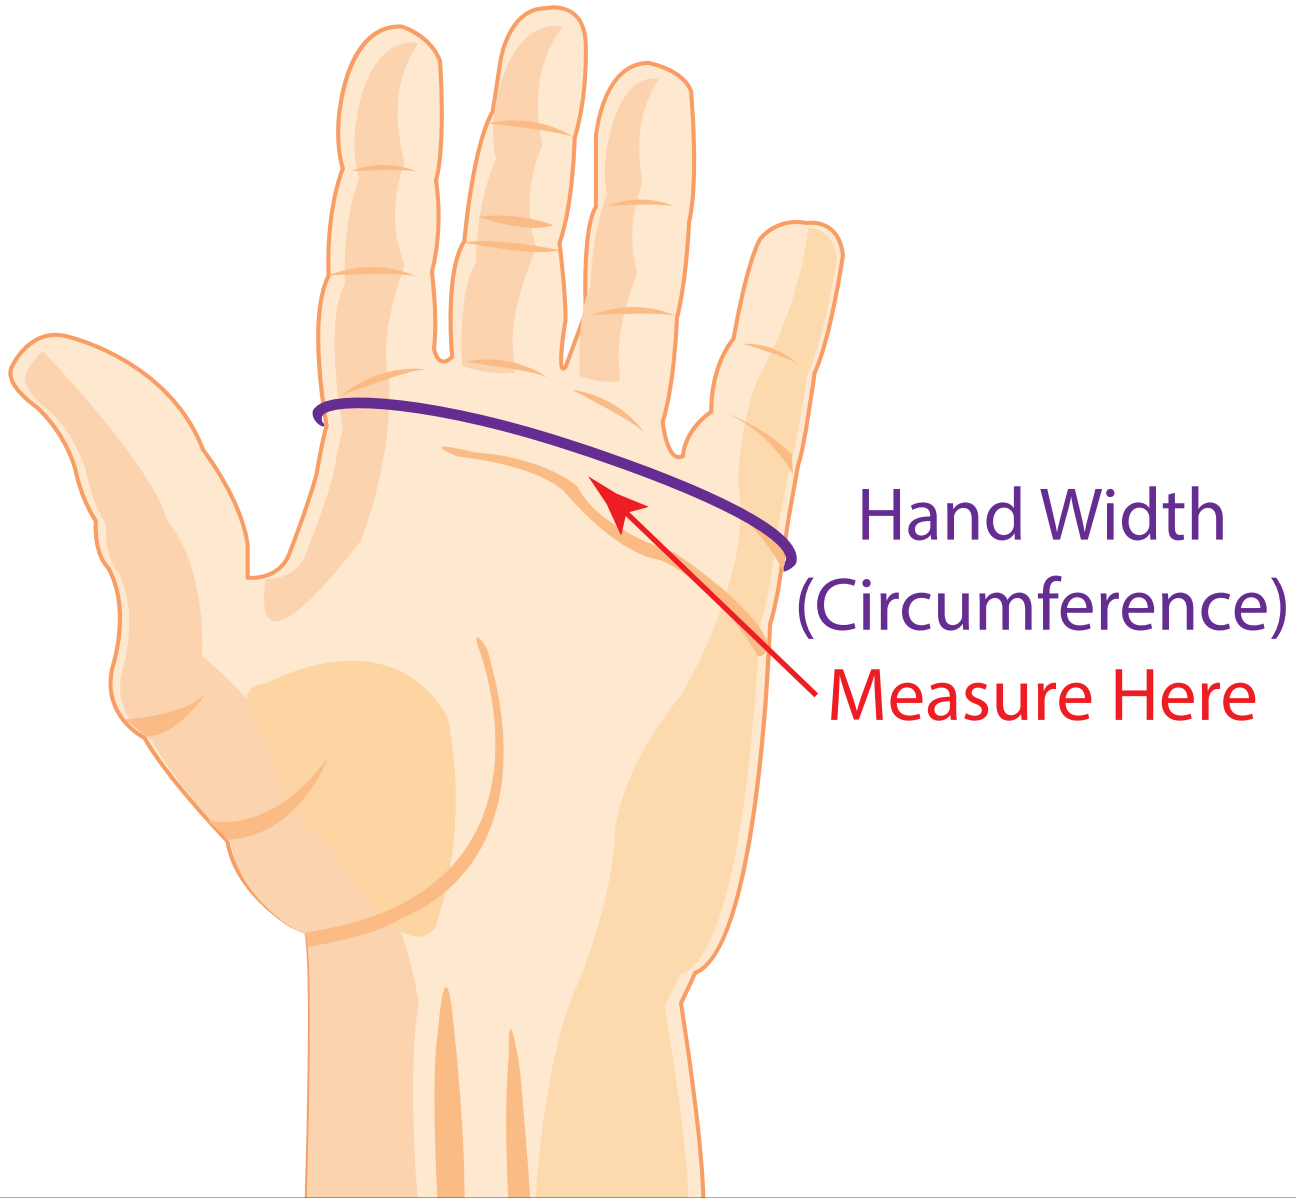

VALOR BOXING
SIZE CHART

BAG GLOVES

SIZE	HAND CIRCUMFERENCE	VALOR SKU
SMALL	6" - 7 1/2"	VB-BG-S
MEDIUM	7 1/4" - 8 1/2"	VB-BG-M
LARGE	8 1/4" - 9 3/4"	VB-BG-L